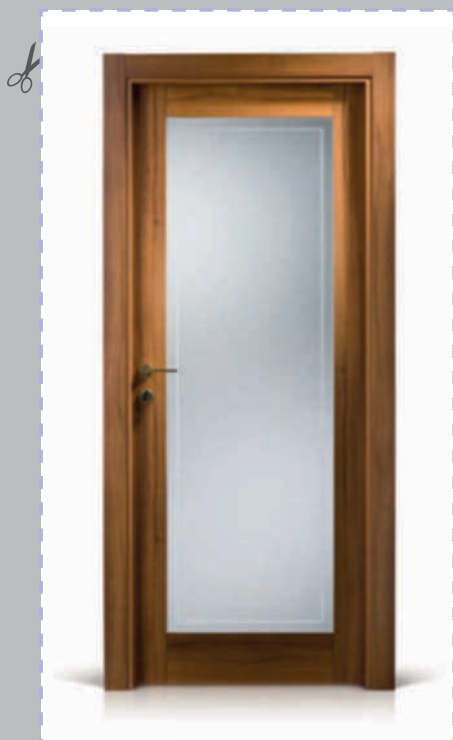

Sintesi/2

Finitura Noce / Telaio Genius Plus /
Cristallo Decorato giro
Finish Walnut / Frame Genius Plus /
Edge decorated Glass

A person wearing a light blue button-down shirt is holding a large, solid blue rectangular sign. The sign has the text "EASY TO SEE" written on it in white, bold, uppercase letters. The person's hands are visible at the top and bottom edges of the sign.