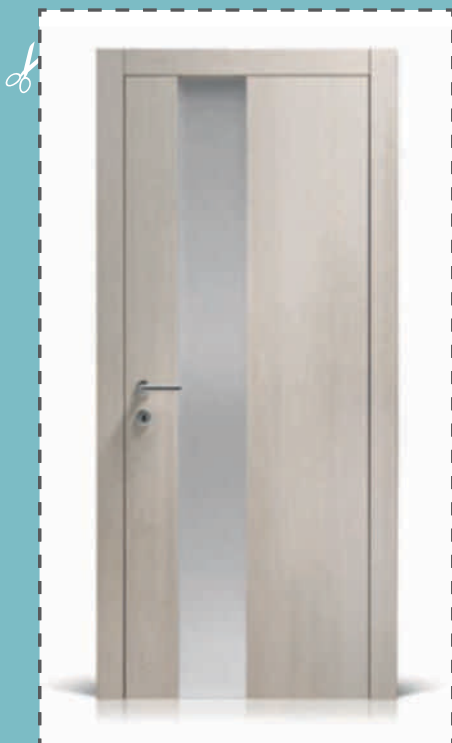

↑ **Liss Vetro**

Finiture Ontario Perla e Bianco /
Telaio Flat e Genius Plus / **Cristallo** Satinato
Finishes Pearl Ontario and White /
Frame Flat and Genius Plus / Frosted Glass

↑ **Liss Vetro**

Finitura Ontario Polvere / **Telaio** Flat /
Cristallo Satinato
Finish Dust Ontario / Frame Flat /
Frosted Glass