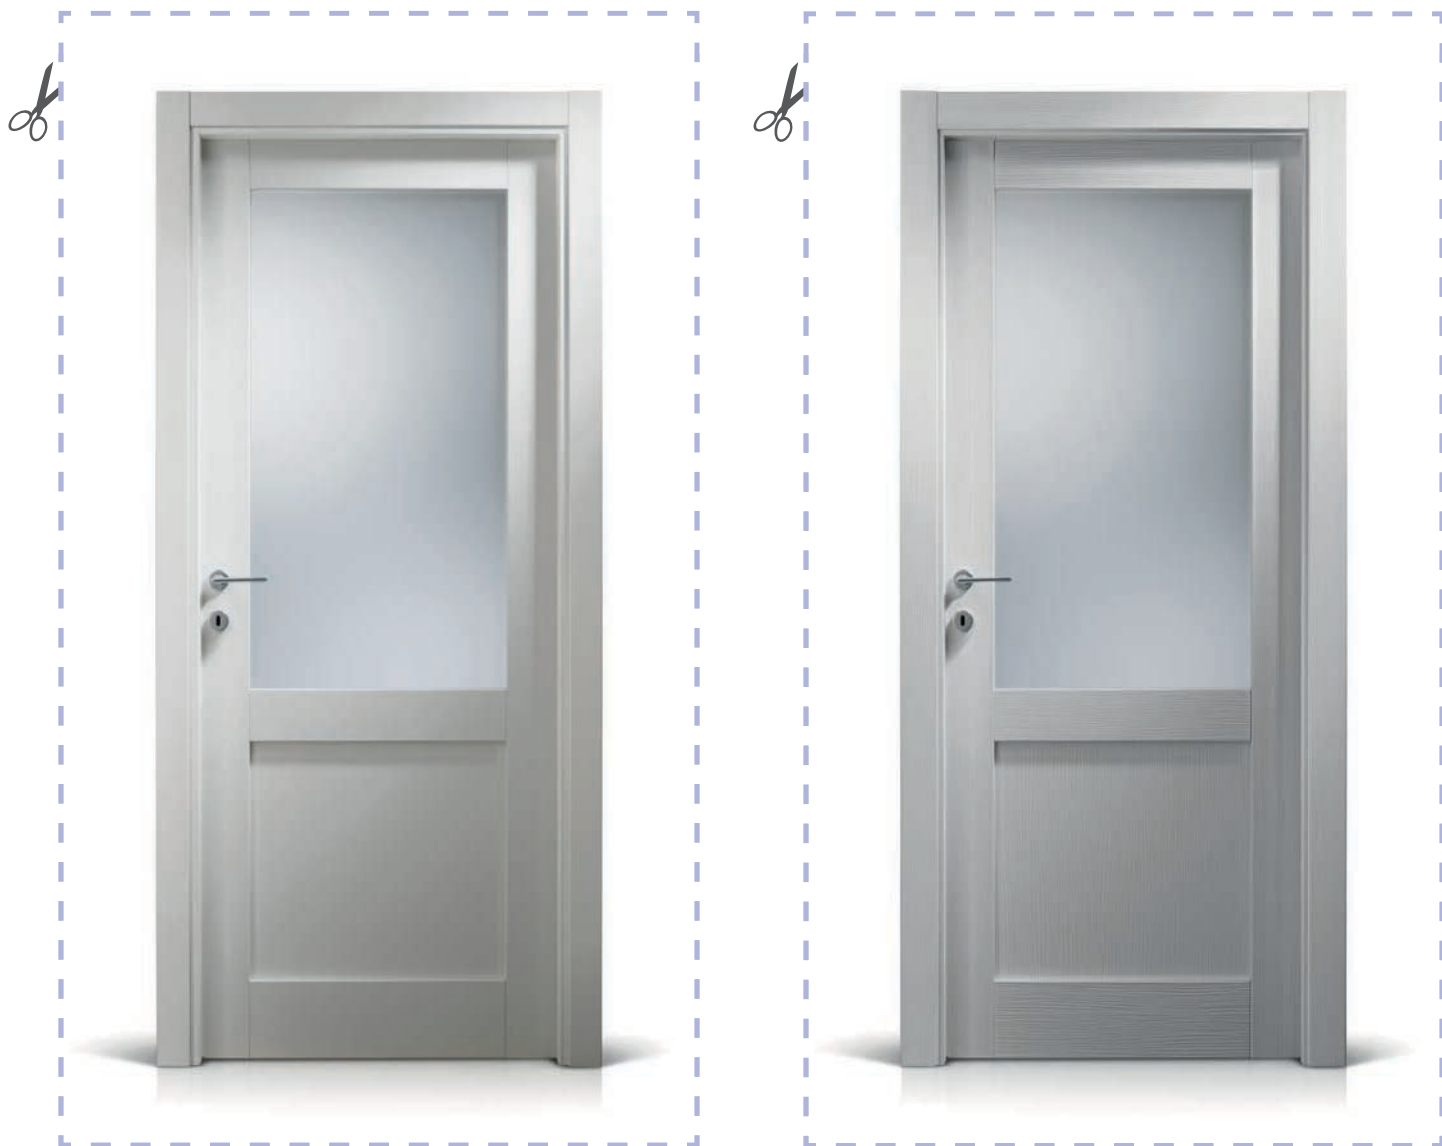

Sintesi/3

Finitura Bianco /
Telaio Genius Plus / Cristallo Satinato
Finish White / Frame Genius Plus /
Frosted Glass

Sintesi/3

Finitura Grafis Bianco /
Telaio Genius Plus / Cristallo Satinato
Finish Grafis White / Frame Genius Plus /
Frosted Glass