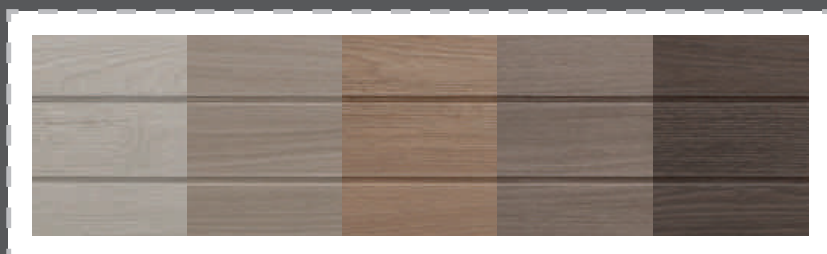

Particolare del filetto in legno su anta in finitura Ontario Sabbia.

Detail of the wood thread on the Sand Ontario finishing.

Disponibile nelle finiture Ontario Perla, Cenere, Sabbia, Polvere e Cuoio.

Available finishes: Pearl, Ash, Sand, Dust and Leather Ontario.