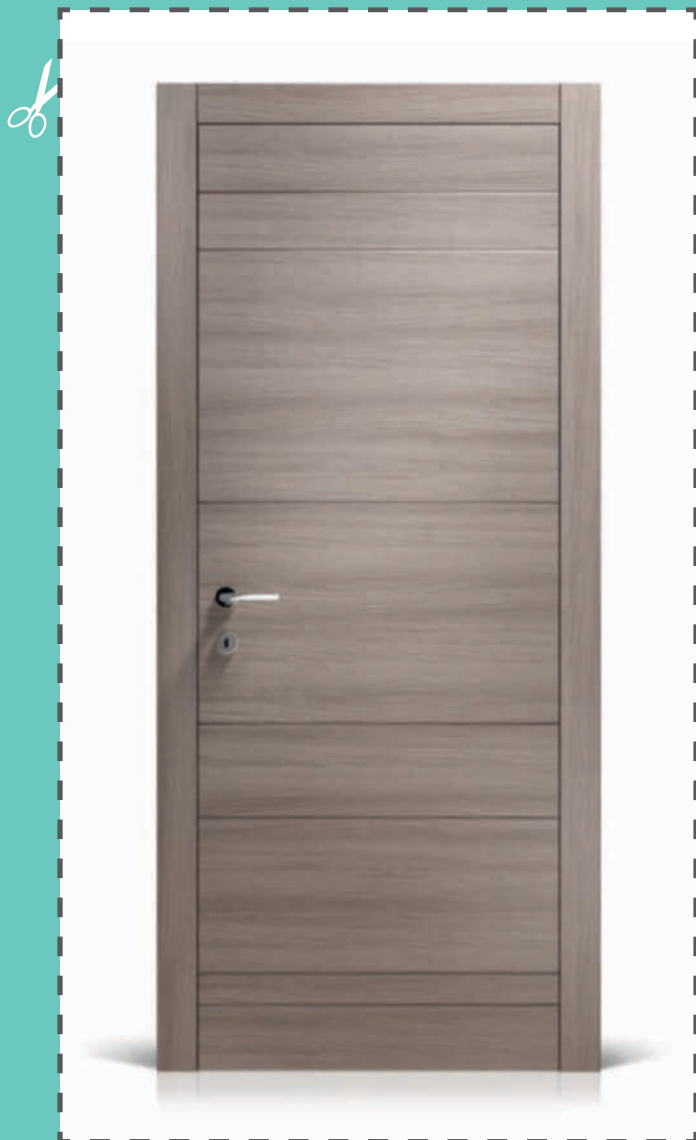

Tratto

Finitura Ontario Polvere / **Telaio** Flat
Finish Dust Ontario / Frame Flat