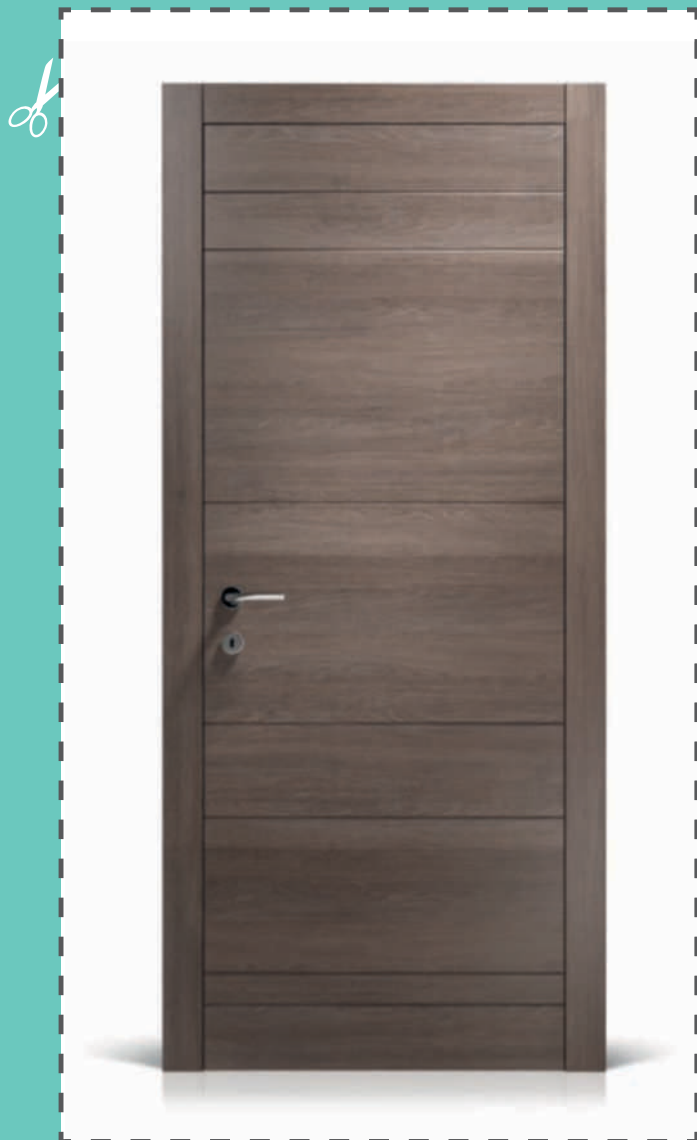

Tratto

Finitura Ontario Cuoio / **Telaio** Flat
Finish Leather Ontario / Frame Flat