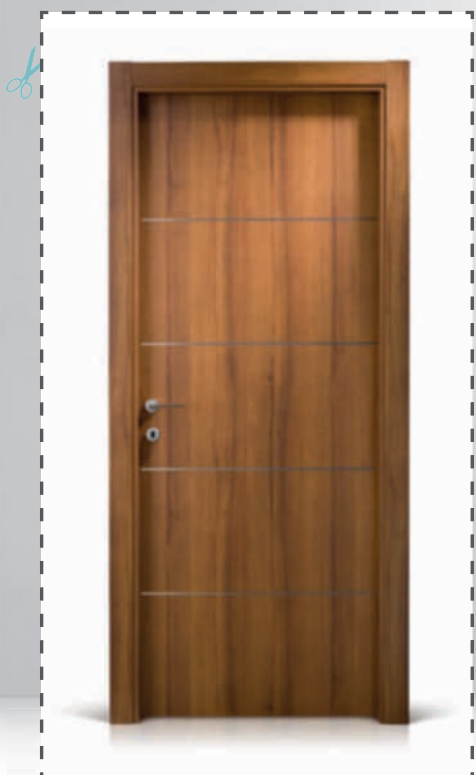

Liss/4

Finiture Ontario Cuoio e Noce /
Telaio Flat e Genius Plus
Finishes Leather Ontario and Walnut /
Frame Flat and Genius Plus

Liss/4

Finitura Ontario Sabbia / Telaio Flat
Finish Sand Ontario / Frame Flat