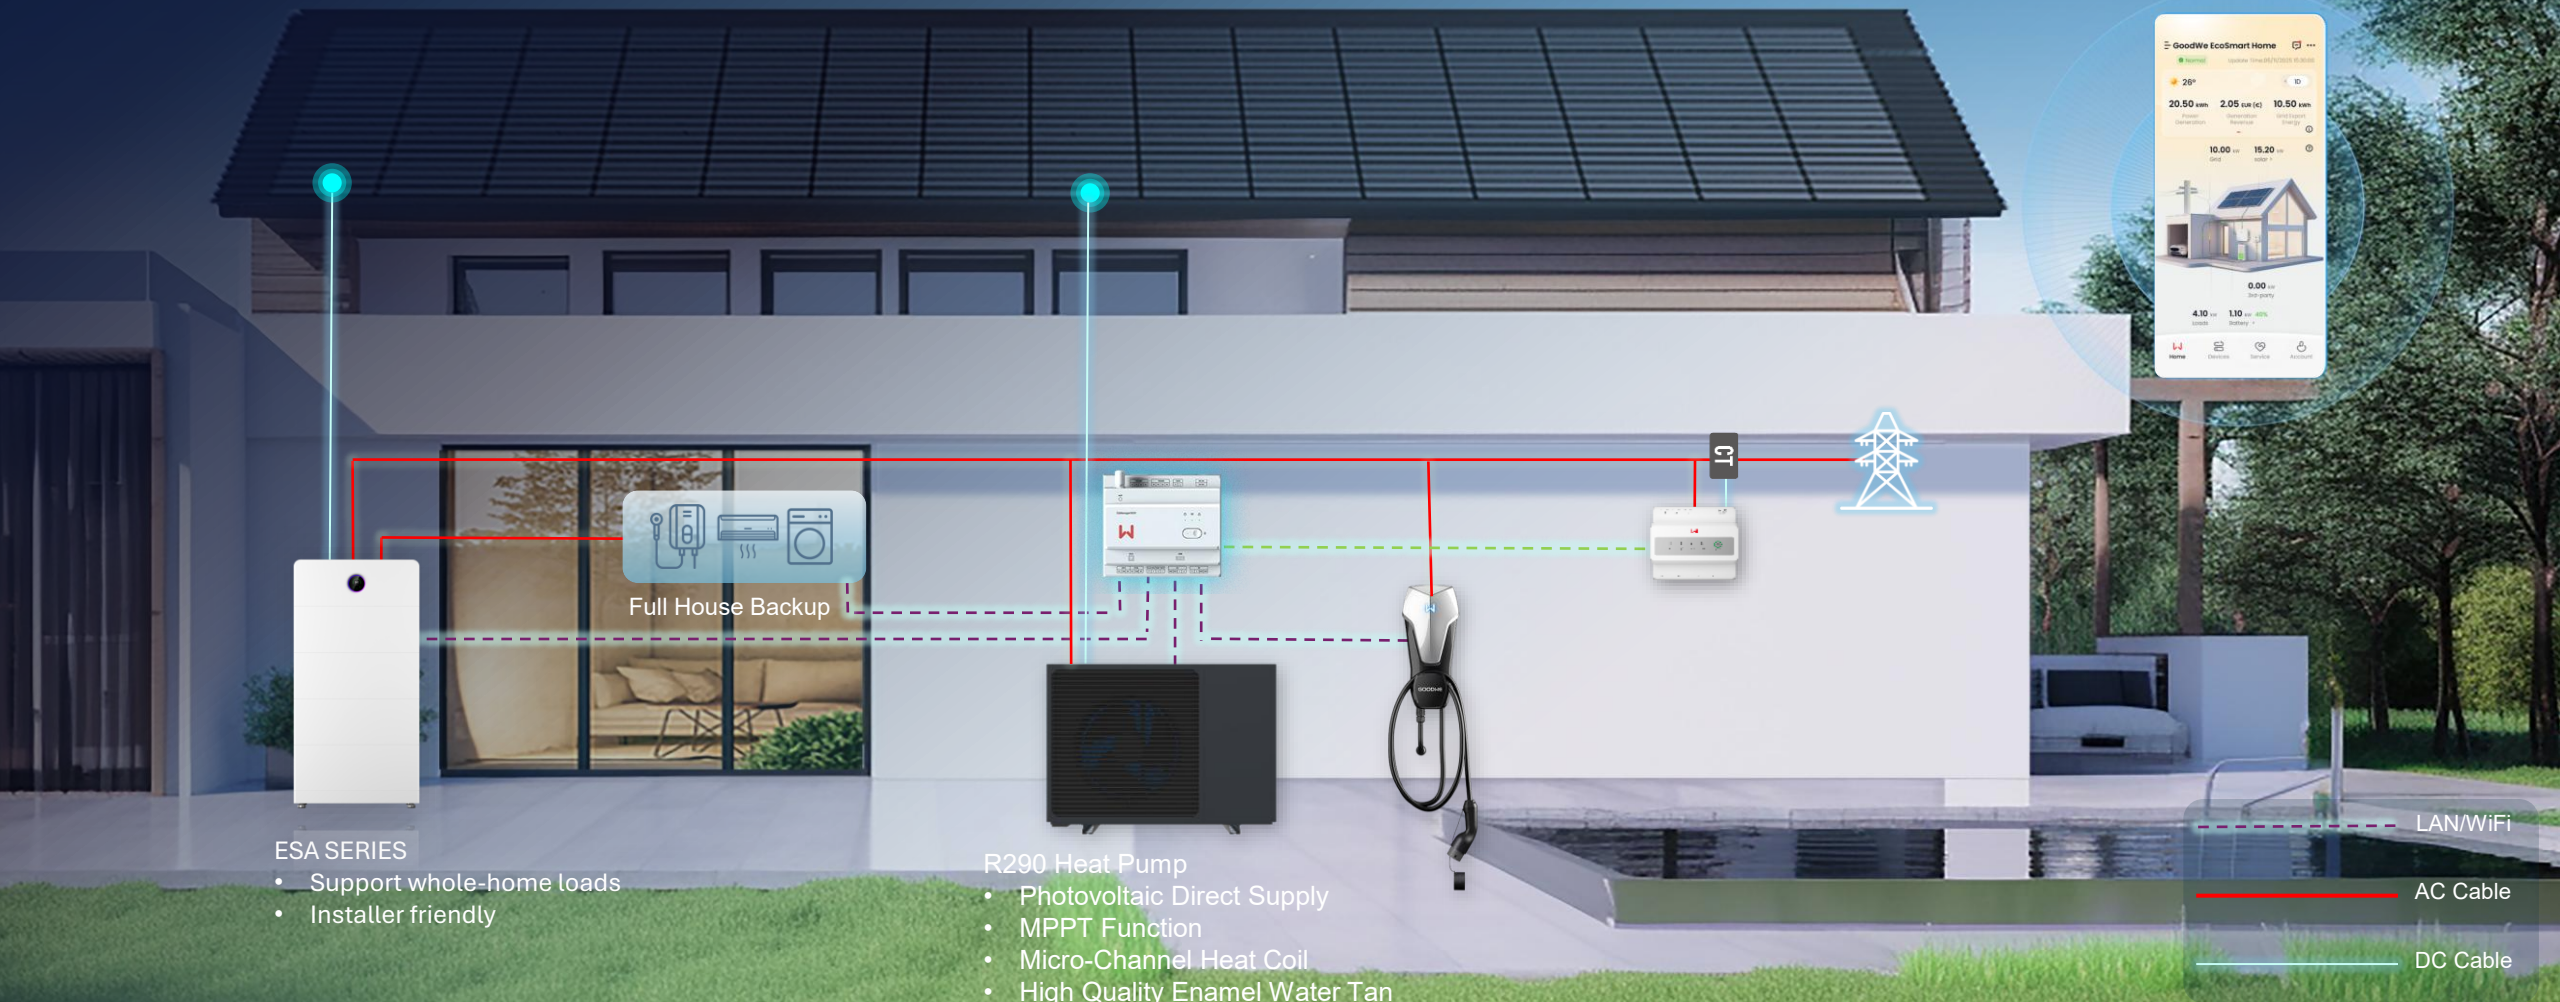

Residential System Solution

GOODWE

System Efficiency and Reliability

- Single brand solution, with optimised communication between components
- Fewer compatibility issues to reduce risk with firmware mismatches or limited functionality

SUNSHINE SERIES

- Lightweight
- Quick Installation
- Flat and Self-cleaning

Full House Backup

ESA SERIES

- Support whole-home loads
- Installer friendly

R290 Heat Pump

- Photovoltaic Direct Supply
- MPPT Function
- Micro-Channel Heat Coil
- High Quality Enamel Water Tan

LAN/WiFi

AC Cable

DC Cable

AI Makes Every Watt Work for You

Maximize Solar, Minimize Bills
Smart energy made effortless.

Dynamic tariff

OPTIMIZE

Save up to **30%**