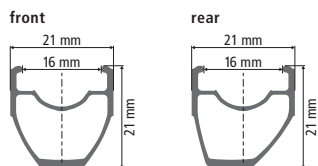

WHEELS ROAD

R 20 DICUT®

Front wheel	5 / 100 mm QR
Rear wheel	5 / 130 mm QR Shimano 11 speed
Hub	DICUT® based hub with pawl drive system®, black-polish
Hubsticker	Waterslide
Rim	SBWT welded rim, rear asymmetric, black
Rimsticker	Waterslide, no red
Spokes	Nail head spokes, DT new aero®, black
Nipples	DT Pro Lock® Squorx Pro Head®, aluminum, silver
Lacing front	16 x radial
Lacing rear	20 x 1-cross
Weight	1530 g per set ¹⁾
Wheelmounting	RWS road steel, aluminum lever
Including	Washer for 10 speed

¹⁾ without wheelmounting / lightest combination

WHEELS ROAD

**TUBE
LESS
COMPAT.**

R 23 SPLINE®

R 24 SPLINE®

Front wheel	5 / 100 mm QR	5 / 100 mm QR
Rear wheel	5 / 130 mm QR Shimano 11 speed	5 / 130 mm QR Shimano 11 speed
Hub	SPLINE® based hub with pawl drive system, polish	SPLINE® based hub with pawl drive system, black
Hubsticker	Waterslide	Vinyl
Rim	Sleeved, black	Pin joint, black
Rimsticker	Waterslide, black-silver	Vinyl, black no red
Spokes	DT new aero®, black	DT new aero®, black
Nipples	DT Pro Lock® Squorx Pro Head®, aluminum, black	DT Pro Lock® Squorx Pro Head®, aluminum, black
Lacing front	20 x radial	20 x radial
Lacing rear	24 x 2-cross	24 x 2-cross
Weight	1605 g per set ¹⁾	1725 g per set ¹⁾
Wheelmounting	DT standard QR	DT standard QR
Including	Washer for 10 speed	Washer for 10 speed