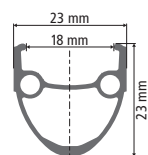

¹⁾ without wheelmounting / lightest combination

WHEELS ROAD

**TUBE
LESS
COMPAT.**

R 23 SPLINE®

R 24 SPLINE®

Front wheel	5 / 100 mm QR	5 / 100 mm QR
Rear wheel	5 / 130 mm QR Shimano 11 speed	5 / 130 mm QR Shimano 11 speed
Hub	SPLINE® based hub with pawl drive system, polish	SPLINE® based hub with pawl drive system, black
Hubsticker	Waterslide	Vinyl
Rim	Sleeved, black	Pin joint, black
Rimsticker	Waterslide, black-silver	Vinyl, black no red
Spokes	DT new aero®, black	DT new aero®, black
Nipples	DT Pro Lock® Squorx Pro Head®, aluminum, black	DT Pro Lock® Squorx Pro Head®, aluminum, black
Lacing front	20 x radial	20 x radial
Lacing rear	24 x 2-cross	24 x 2-cross
Weight	1605 g per set ¹⁾	1725 g per set ¹⁾
Wheelmounting	DT standard QR	DT standard QR
Including	Washer for 10 speed	Washer for 10 speed

¹⁾ without wheelmounting / lightest combination

WHEELS ROAD

**TUBE
LESS
COMPAT.**

R 23 SPLINE® db

R 24 SPLINE® db

Front wheel	5 / 100 mm QR	5 / 100 mm QR
	9 / 100 mm TB	9 / 100 mm TB
	15 / 100 mm TA	15 / 100 mm TA
Rear wheel	5 / 135 mm QR	5 / 135 mm QR
	10 / 135 mm TB	10 / 135 mm TB
	12 / 142 mm TA Shimano 11 speed	12 / 142 mm TA Shimano 11 speed
Hub	SPLINE® based hub with pawl drive system, black-polish	SPLINE® based hub with pawl drive system, black-polish
Hubsticker	Waterslide	Vinyl
Brake interface	Center Lock® (6-bolt with adaptor)	Center Lock® (6-bolt with adaptor)
Rim	Disc brake sleeved, black	Disc brake pin joint, black
Rimsticker	Waterslide, black-silver	Vinyl, black-no red
Spokes	DT new aero®, black	DT new aero®, black
	DT Pro Lock® Squorx Pro Head®, aluminum, black	DT Pro Lock® Squorx Pro Head®, aluminum, black
Nipples		
Lacing	24 x 2-cross	24 x 2-cross
Weight	1655 g per set ¹⁾	1775 g per set ¹⁾
Wheelmounting	RWS thru bolt, aluminum lever	DT standard QR
Including	IS 6-bolt adaptor, washer for 10 speed	IS 6-bolt adaptor, washer for 10 speed