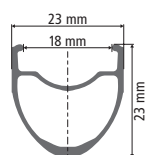

¹⁾ without wheelmounting / lightest combination

WHEELS ROAD

**TUBE
LESS
COMPAT.**

R 23 SPLINE®

R 24 SPLINE®

Front wheel	5 / 100 mm QR	5 / 100 mm QR
Rear wheel	5 / 130 mm QR Shimano 11 speed	5 / 130 mm QR Shimano 11 speed
Hub	SPLINE® based hub with pawl drive system, polish	SPLINE® based hub with pawl drive system, black
Hubsticker	Waterslide	Vinyl
Rim	Sleeved, black	Pin joint, black
Rimsticker	Waterslide, black-silver	Vinyl, black no red
Spokes	DT new aero®, black	DT new aero®, black
Nipples	DT Pro Lock® Squorx Pro Head®, aluminum, black	DT Pro Lock® Squorx Pro Head®, aluminum, black
Lacing front	20 x radial	20 x radial
Lacing rear	24 x 2-cross	24 x 2-cross
Weight	1605 g per set ¹⁾	1725 g per set ¹⁾
Wheelmounting	DT standard QR	DT standard QR
Including	Washer for 10 speed	Washer for 10 speed

¹⁾ without wheelmounting / lightest combination

WHEELS ROAD

**TUBE
LESS
COMPAT.**

R 23 SPLINE® db

R 24 SPLINE® db

Front wheel	5 / 100 mm QR	5 / 100 mm QR
	9 / 100 mm TB	9 / 100 mm TB
	15 / 100 mm TA	15 / 100 mm TA
Rear wheel	5 / 135 mm QR	5 / 135 mm QR
	10 / 135 mm TB	10 / 135 mm TB
	12 / 142 mm TA Shimano 11 speed	12 / 142 mm TA Shimano 11 speed
Hub	SPLINE® based hub with pawl drive system, black-polish	SPLINE® based hub with pawl drive system, black-polish
Hubsticker	Waterslide	Vinyl
Brake interface	Center Lock® (6-bolt with adaptor)	Center Lock® (6-bolt with adaptor)
Rim	Disc brake sleeved, black	Disc brake pin joint, black
Rimsticker	Waterslide, black-silver	Vinyl, black-no red
Spokes	DT new aero®, black	DT new aero®, black
	DT Pro Lock® Squorx Pro Head®, aluminum, black	DT Pro Lock® Squorx Pro Head®, aluminum, black
Nipples		
Lacing	24 x 2-cross	24 x 2-cross
Weight	1655 g per set ¹⁾	1775 g per set ¹⁾
Wheelmounting	RWS thru bolt, aluminum lever	DT standard QR
Including	IS 6-bolt adaptor, washer for 10 speed	IS 6-bolt adaptor, washer for 10 speed