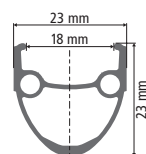

WHEELS ROAD

R 20 DICUT®

Front wheel	5 / 100 mm QR
Rear wheel	5 / 130 mm QR Shimano 11 speed
Hub	DICUT® based hub with pawl drive system®, black-polish
Hubsticker	Waterslide
Rim	SBWT welded rim, rear asymmetric, black
Rimsticker	Waterslide, no red
Spokes	Nail head spokes, DT new aero®, black
Nipples	DT Pro Lock® Squorx Pro Head®, aluminum, silver
Lacing front	16 x radial
Lacing rear	20 x 1-cross
Weight	1530 g per set ¹⁾
Wheelmounting	RWS road steel, aluminum lever
Including	Washer for 10 speed

¹⁾ without wheelmounting / lightest combination

WHEELS ROAD

**TUBE
LESS
COMPAT.**

R 23 SPLINE®

R 24 SPLINE®

Front wheel	5 / 100 mm QR	5 / 100 mm QR
Rear wheel	5 / 130 mm QR Shimano 11 speed	5 / 130 mm QR Shimano 11 speed
Hub	SPLINE® based hub with pawl drive system, polish	SPLINE® based hub with pawl drive system, black
Hubsticker	Waterslide	Vinyl
Rim	Sleeved, black	Pin joint, black
Rimsticker	Waterslide, black-silver	Vinyl, black no red
Spokes	DT new aero®, black	DT new aero®, black
Nipples	DT Pro Lock® Squorx Pro Head®, aluminum, black	DT Pro Lock® Squorx Pro Head®, aluminum, black
Lacing front	20 x radial	20 x radial
Lacing rear	24 x 2-cross	24 x 2-cross
Weight	1605 g per set ¹⁾	1725 g per set ¹⁾
Wheelmounting	DT standard QR	DT standard QR
Including	Washer for 10 speed	Washer for 10 speed