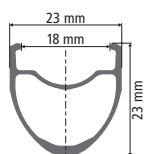

WHEELS ROAD

R 20 DICUT®

Front wheel	5 / 100 mm QR
Rear wheel	5 / 130 mm QR Shimano 11 speed
Hub	DICUT® based hub with pawl drive system®, black-polish
Hubsticker	Waterslide
Rim	SBWT welded rim, rear asymmetric, black
Rimsticker	Waterslide, no red
Spokes	Nail head spokes, DT new aero®, black
Nipples	DT Pro Lock® Squorx Pro Head®, aluminum, silver
Lacing front	16 x radial
Lacing rear	20 x 1-cross
Weight	1530 g per set ¹⁾
Wheelmounting	RWS road steel, aluminum lever
Including	Washer for 10 speed

¹⁾ without wheelmounting / lightest combination

WHEELS ROAD

**TUBE
LESS
COMPAT.**

R 23 SPLINE®

R 24 SPLINE®

Front wheel	5 / 100 mm QR	5 / 100 mm QR
Rear wheel	5 / 130 mm QR Shimano 11 speed	5 / 130 mm QR Shimano 11 speed
Hub	SPLINE® based hub with pawl drive system, polish	SPLINE® based hub with pawl drive system, black
Hubsticker	Waterslide	Vinyl
Rim	Sleeved, black	Pin joint, black
Rimsticker	Waterslide, black-silver	Vinyl, black no red
Spokes	DT new aero®, black	DT new aero®, black
Nipples	DT Pro Lock® Squorx Pro Head®, aluminum, black	DT Pro Lock® Squorx Pro Head®, aluminum, black
Lacing front	20 x radial	20 x radial
Lacing rear	24 x 2-cross	24 x 2-cross
Weight	1605 g per set ¹⁾	1725 g per set ¹⁾
Wheelmounting	DT standard QR	DT standard QR
Including	Washer for 10 speed	Washer for 10 speed