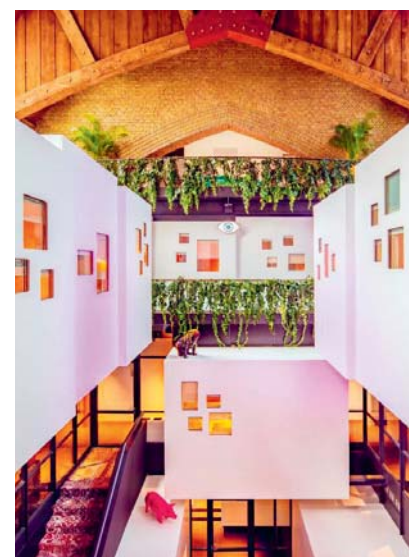

16

project **BUNK hotel**
tipology **hospitality**
architect **Rob Salemans - Raumkultur**
realization **2020**
address **Hagedoorplein 2, 1031 BV**