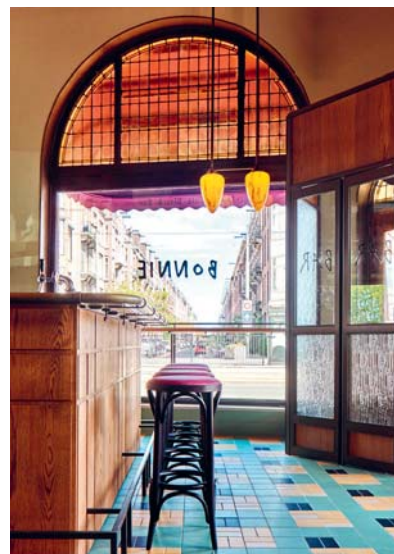

23

project **Bonnie**
tipology **restaurant**
architect **Studio Modijefsky**
realization **2020**
address **Amstelveenseweg 226h, 1075 XT**