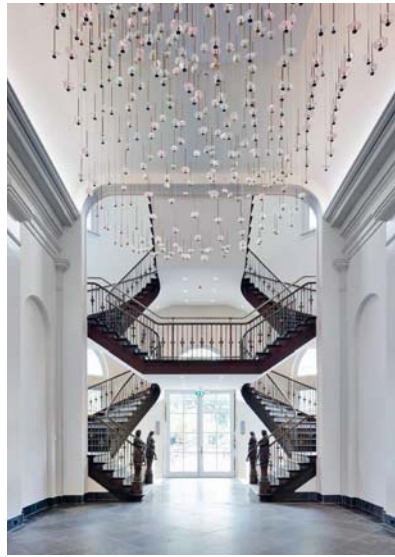

18

project **Groote Museum**
tipology **cultural**
architect **Merk X**
realization **2022**
address **Plantage Middenlaan 41, 1018 CZ**