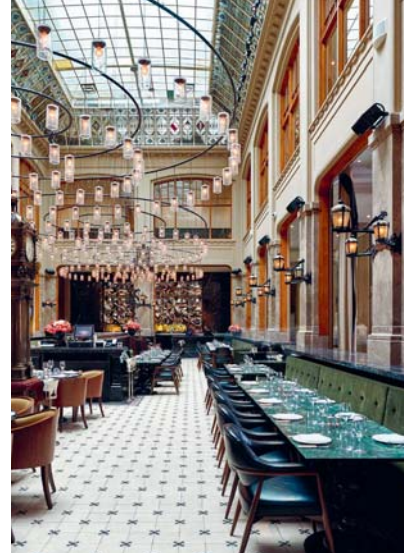

04

project **W hotel hospitality, restaurant**
tipology
architect **Office Winhov**
realization **2016**
address **Spuistraat 172, 1012 VT**